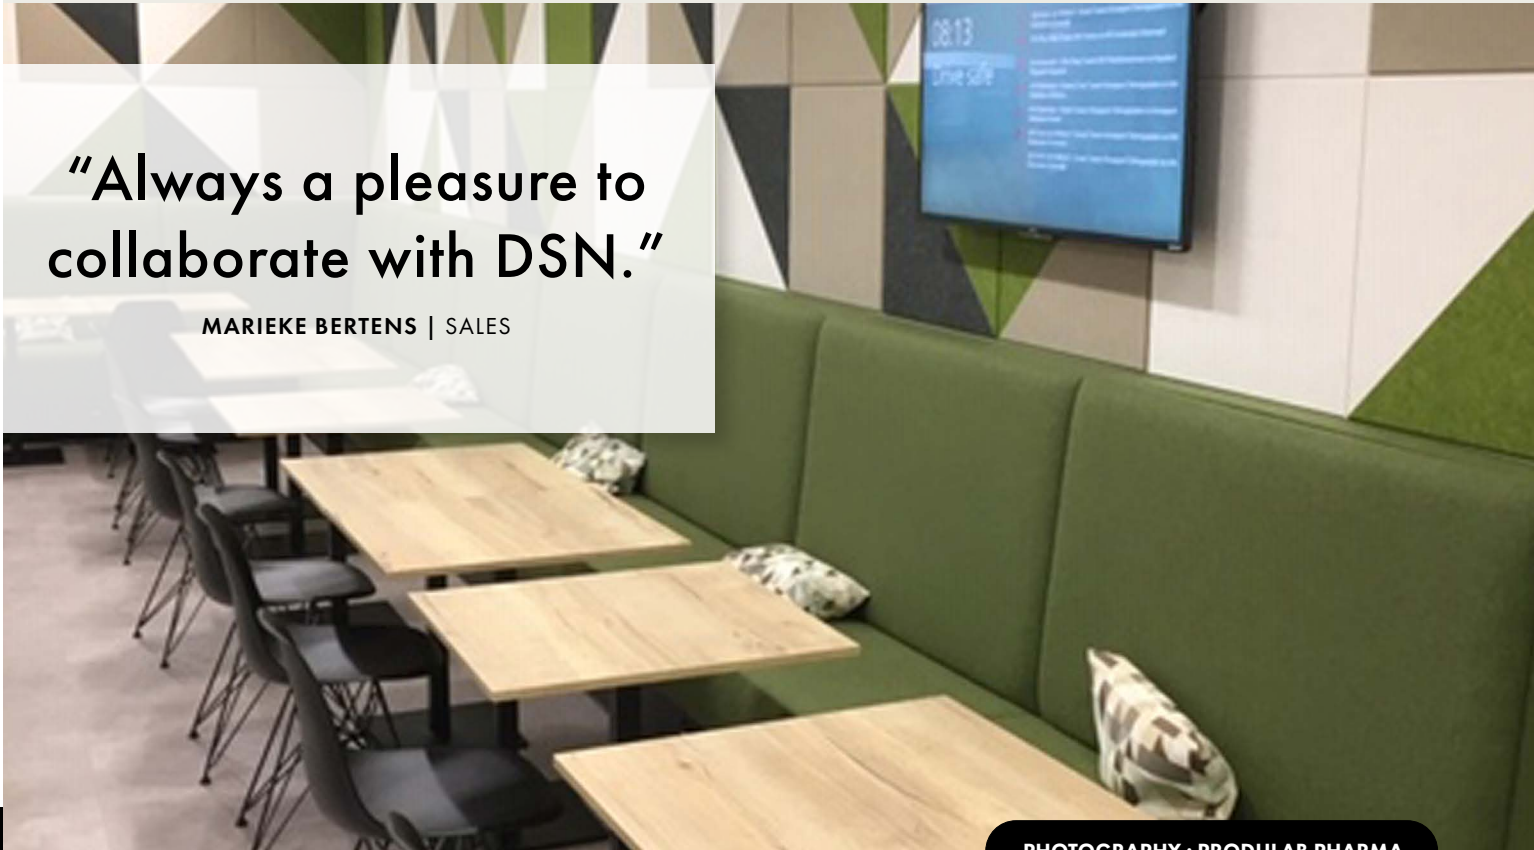

“Always a pleasure to collaborate with DSN.”

MARIEKE BERTENS | SALES

PHOTOGRAPHY : PRODULAB PHARMA

COMMISSIONED BY : DSN DESIGN

Custom design for Produlab

COMMISSIONED BY DSN DESIGN

Produlab Pharma was looking for furniture to enhance their modern canteen. Commissioned by DSN we have manufactured a beautiful custom green bench with flat upholstery, and round as well as square oak tables with a black frame.